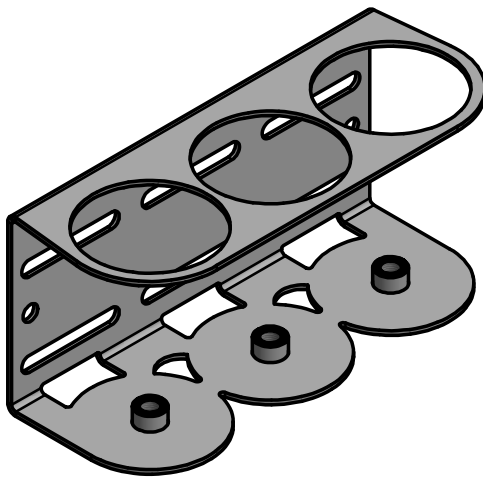

A-A ( 1 : 2 )

Scale: 1:2	Date: 06.06.2016	Material: stainless steel	Description: Bracket STAR Heavy Duty C-Section 3-point G1/4 female (stainless steel) Montagehalterung STAR Heavy Duty C-Form 3-fach G1/4i (Edelstahl)	 <small>perma-tec GmbH &amp; Co. KG          Hammelburger Str. 21          97717 EUERDORF / GERMANY</small>
Size: A4	Revision / drawn: B / cst	Part No. 109671		