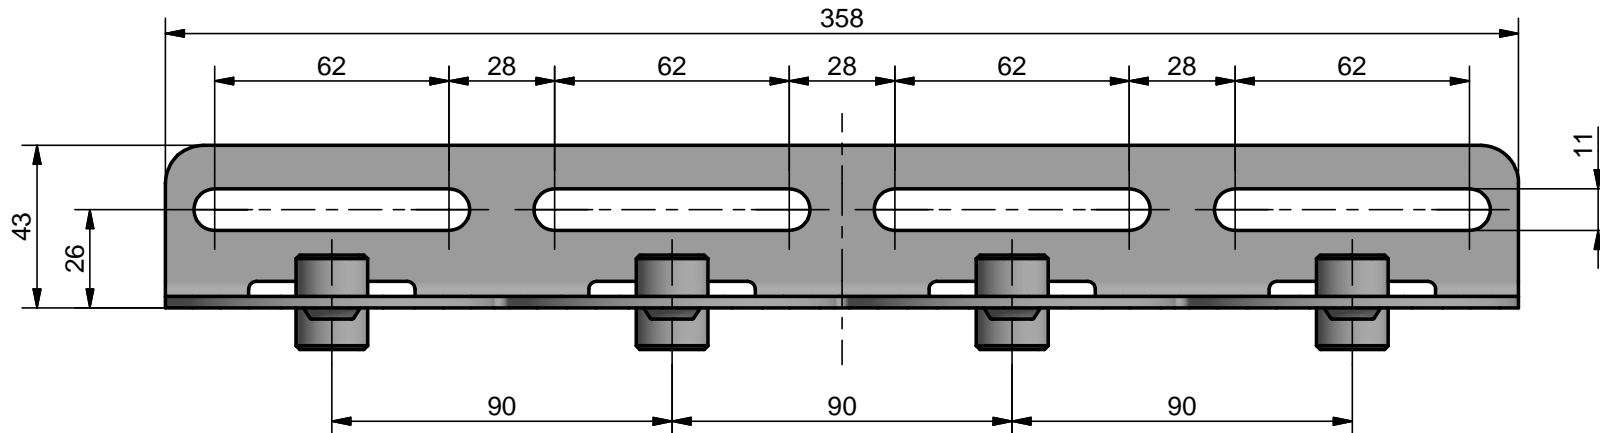

A-A (1:2)

Scale: 1:2	Date: 06.06.2016	Material: stainless steel	Description: Bracket STAR Standard Duty 4-point G1/4 female (stainless steel) Montagehalterung STAR Standard Duty 4-fach G1/4i (Edelstahl)	 <small>perma-tec GmbH & Co. KG Hammelburger Str. 21 97717 EUERDORF / GERMANY</small>
Size: A4	Revision / drawn: B / cst	Part No. 109673		