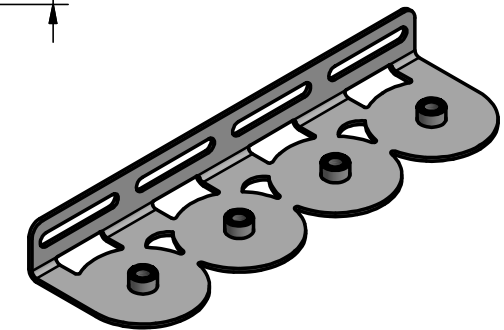

A-A (1:2)

Scale: 1:2	Date: 06.06.2016	Material: stainless steel	Description: Bracket STAR Standard Duty 4-point G1/4 female (stainless steel) Montagehalterung STAR Standard Duty 4-fach G1/4i (Edelstahl)	 <small>perma-tec GmbH & Co. KG Hammelburger Str. 21 97717 EUERDORF / GERMANY</small>
Size: A4	Revision / drawn: B / cst	Part No. 109673		